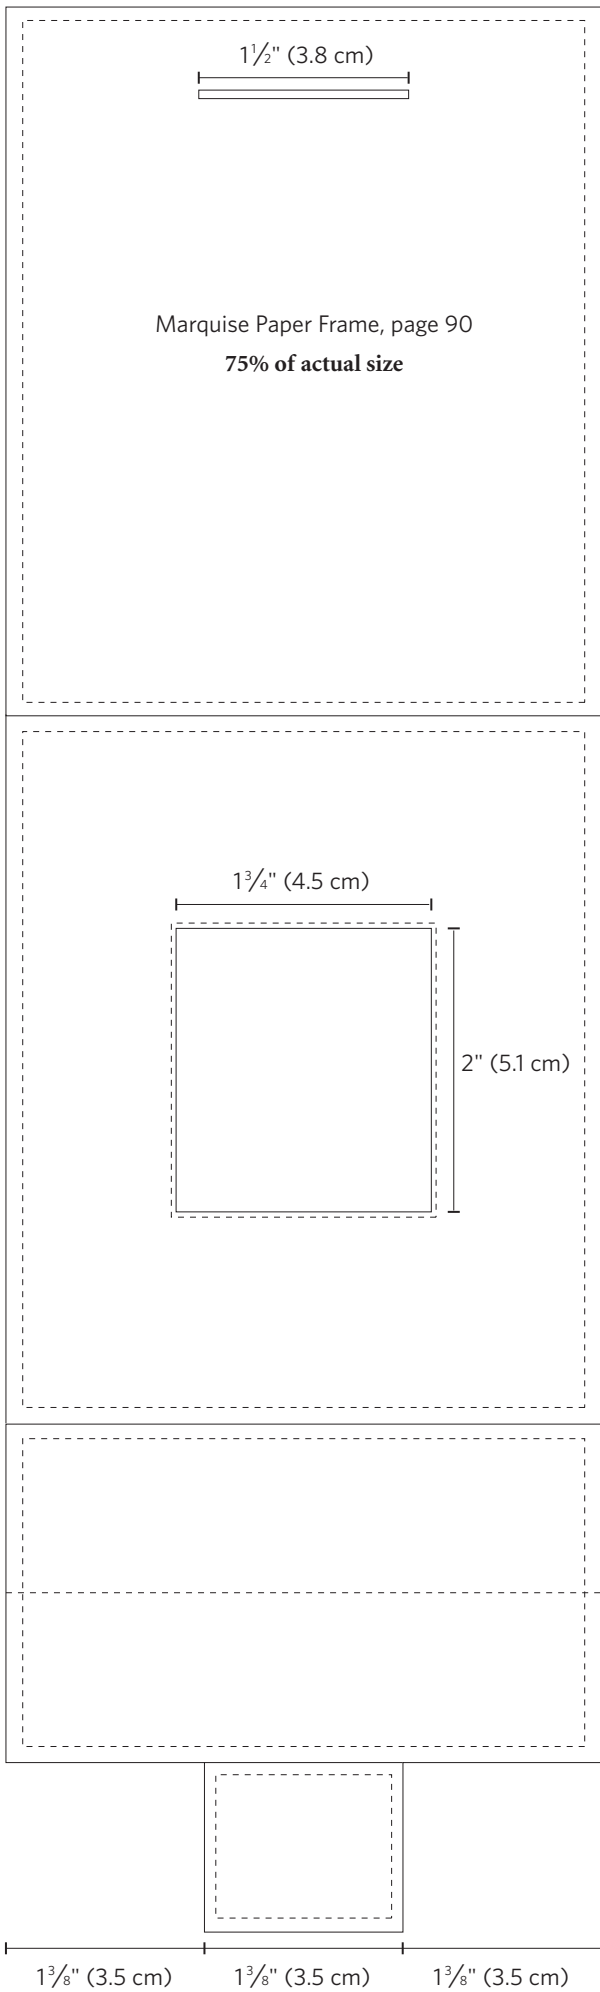

Red Floral Bouquet, page 50

85% of actual size

Decorative Portrait Border, page 72

75% of actual size

Decorative Tight Marquise
Paper Frame, page 90

Actual size

Anniversary, page 61

Wishes and Love, page 56

Valentine's Day, page 54

Happy Birthday II, page 60

Happy Birthday I, page 55

Memories of Spring, page 57

Actual size

Snowflake 1, page 84

Snowflake 4, page 86

Christmas Poinsettia and Candles, page 82

Snowflake 5, page 87

Actual size

Snowflake 3, page 86

Snowflake 2, page 85

Christmas Square Wreath
with Poinsettia and Bells, page 80

Christmas Spiral Wreath with Bells, page 83

80% of actual size

Flower Wreath, page 95

Pink Rose and White Flowers, page 107

Lavender and Purplish Blue Teardrop Flowers, page 108

85% of actual size

CONVERSION TABLE

27cm strip	cm	inches
1/2	13.5	5 1/4
1/3	9	3 1/2
1/4	6.8	2 5/8
1/5	5.4	2 1/8
1/6	4.5	1 3/4
1/7	3.8	1 1/2
1/8	3.5	1 3/8