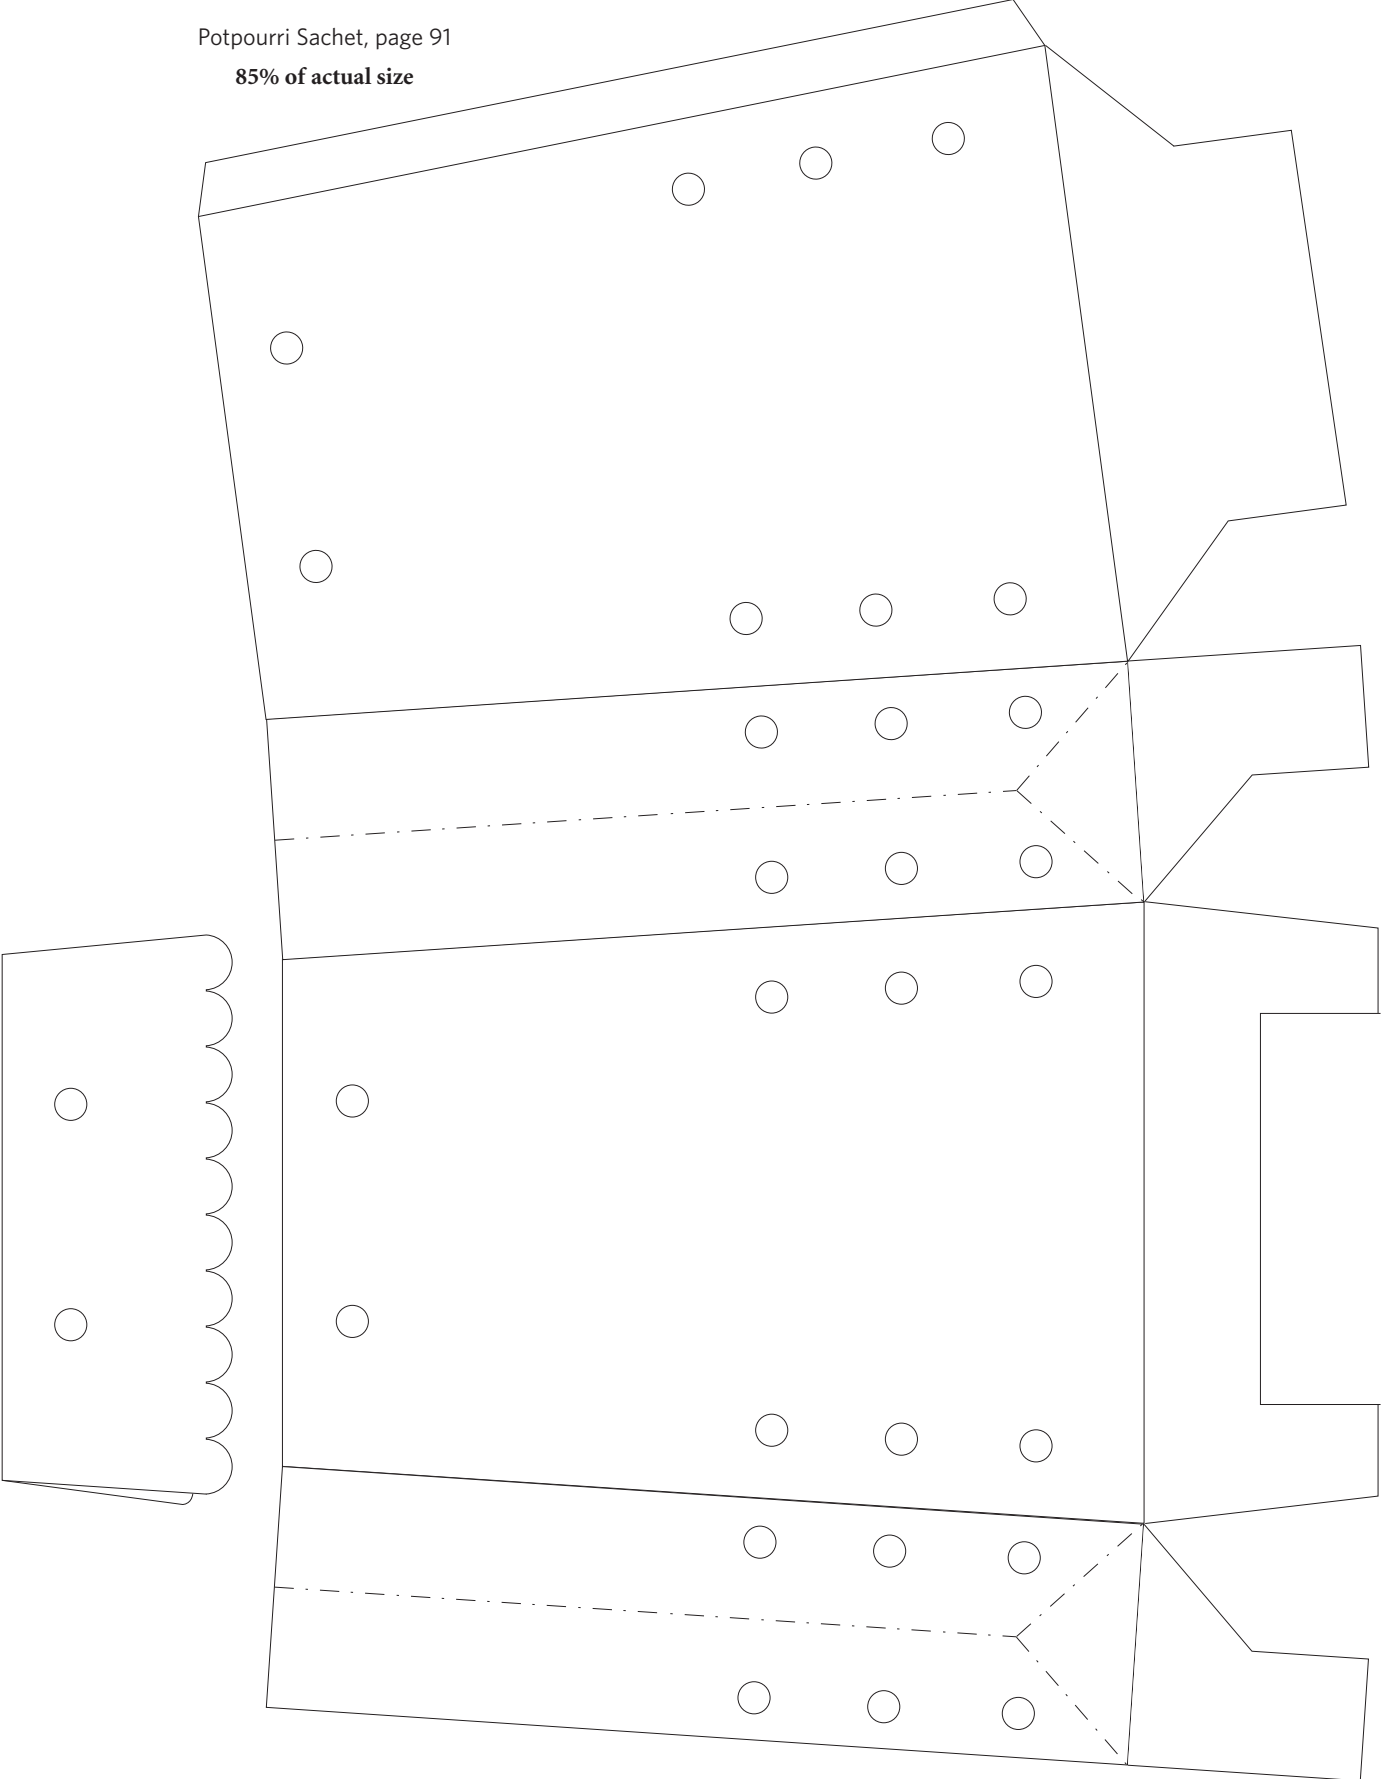

Pink Rose and White Flowers, page 107

Lavender and Purplish Blue Teardrop Flowers, page 108

85% of actual size

CONVERSION TABLE

27cm strip	cm	inches
1/2	13.5	5 1/4
1/3	9	3 1/2
1/4	6.8	2 5/8
1/5	5.4	2 1/8
1/6	4.5	1 3/4
1/7	3.8	1 1/2
1/8	3.5	1 3/8